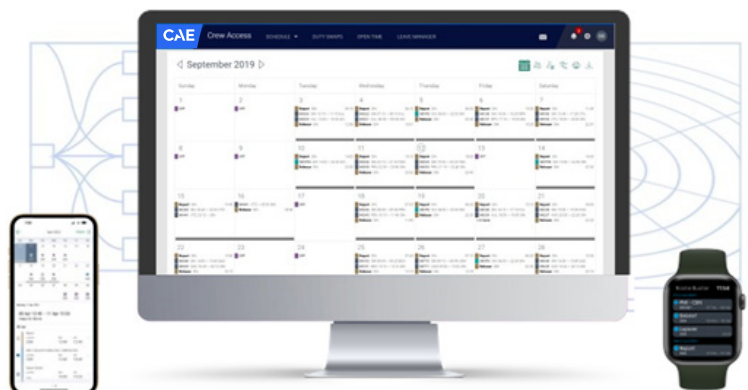

Crew Management Solutions

Optimize crew utilization, enable cost control and ensure compliance

Crew Management is a revolutionary solution designed around the principle of configuration. Operators can make changes to workflows without the need for additional development or customization including search, filters, templates, reports, rules and user interface preferences.

Crew Management Solutions

Optimize crew utilization, enable cost control and ensure compliance through enhanced long-term planning, innovative tracking and management, and disruption management decision support.