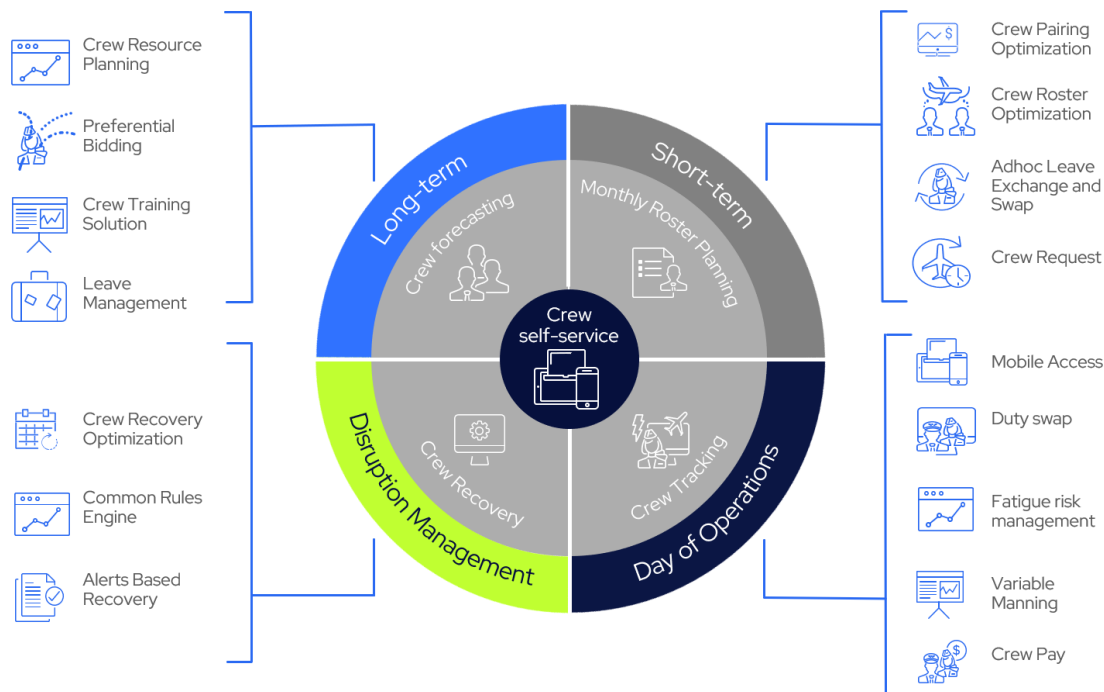

Crew Management Solutions

Optimize crew utilization, enable cost control and ensure compliance

Crew Management is a revolutionary solution designed around the principle of configuration. Operators can make changes to workflows without the need for additional development or customization including search, filters, templates, reports, rules and user interface preferences.

Best of all, the product can plug and play with both CAE products, Operator home-grown systems or other COTS software systems.

Key Benefits

- **Control Costs**
Find the most cost-effective ways to manage crew expenses
- **Maintain Compliance**
Track training, certification and recency in the same place as all other crew data
- **Optimize Crew Utilization**
Find the way to get the best effort your team has to offer

Crew Management Solutions

Optimize crew utilization, enable cost control and ensure compliance through enhanced long-term planning, innovative tracking and management, and disruption management decision support.

Full Spectrum View of Crew Management Solutions Platform

- Service-based architecture
- Configurable design
- Modular and scalable design
- Dynamic rules management
- Mobile access

Schedule Management for Regular or Recovery Operations