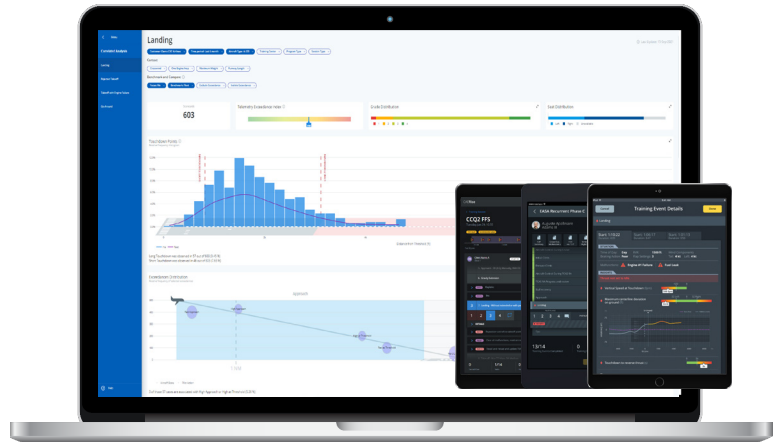

Key Benefits

- **Safer Pilots**
 - Catches errors instructor may not detect
 - Uses objective data to measure pilot performance
 - Manages and tracks the entire learning experience
- **Better Instruction**
 - Calibrates/standardizes instructor training across training centers
 - Focuses training on operator SOPs
 - Manages qualifications to ensure all regulations are met
- **More Effective Training**
 - Streamlines collection of training data
 - Uses data analytics to support evolution of training programs
 - Leverages electronic grading and training scheduling
 - Offers a mobile option for convenience

Training Management Solutions

CAE Training Management and Deployment System (TMDS)

CAE TMDS is a web-based solution providing training deployment and compliance management solutions.

- Learning Management
- Exam Generation
- CrewPad Mobile App
- Qualifications Management
- Electronic Grading
- Training Scheduling

CAE Rise™

CAE Rise™ is a next-generation app that leverages data analytics to increase pilot training effectiveness.

- **eGrading app** to deliver training and capture assessment data in a standardized manner and generate training records.
- **Metrics-based insights** automatically detect and assess predefined training events during simulator sessions.
- **Analytics** provide training intelligence that enables effective data-driven decision-making to elevate training standards.