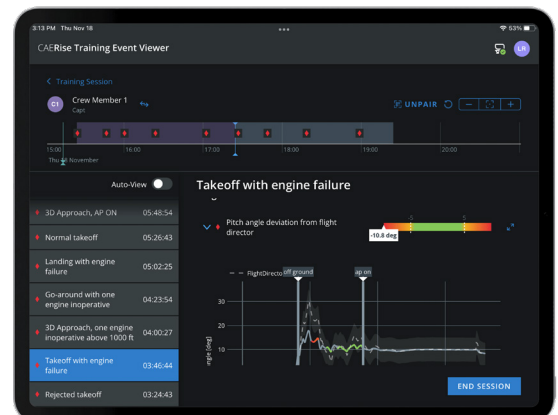

Training Management Solutions

Elevated Safety and Training with CAE Rise™ and Training Management and Deployment Systems (TMDS)

Training Management harnesses the power of data to elevate safety, readiness and efficiency. Customers benefit from added training intelligence to elevate training standards and mitigate training deficiencies. Operators also gain access to course development teams, a complete training management system, an extensive courseware library and unparalleled service.

Key Benefits

- **Safer Pilots**
 - Catches errors instructor may not detect
 - Uses objective data to measure pilot performance
 - Manages and tracks the entire learning experience
- **Better Instruction**
 - Calibrates/standardizes instructor training across training centers
 - Focuses training on operator SOPs
 - Manages qualifications to ensure all regulations are met
- **More Effective Training**
 - Streamlines collection of training data
 - Uses data analytics to support evolution of training programs
 - Leverages electronic grading and training scheduling
 - Offers a mobile option for convenience

Training Management Solutions

CAE Training Management and Deployment System (TMDS)

CAE TMDS is a web-based solution providing training deployment and compliance management solutions.

- Learning Management
- Exam Generation
- CrewPad Mobile App
- Qualifications Management
- Electronic Grading
- Training Scheduling

CAE Rise™

CAE Rise™ is a next-generation app that leverages data analytics to increase pilot training effectiveness.

- **eGrading app** to deliver training and capture assessment data in a standardized manner and generate training records.
- **Metrics-based insights** automatically detect and assess predefined training events during simulator sessions.
- **Analytics** provide training intelligence that enables effective data-driven decision-making to elevate training standards.