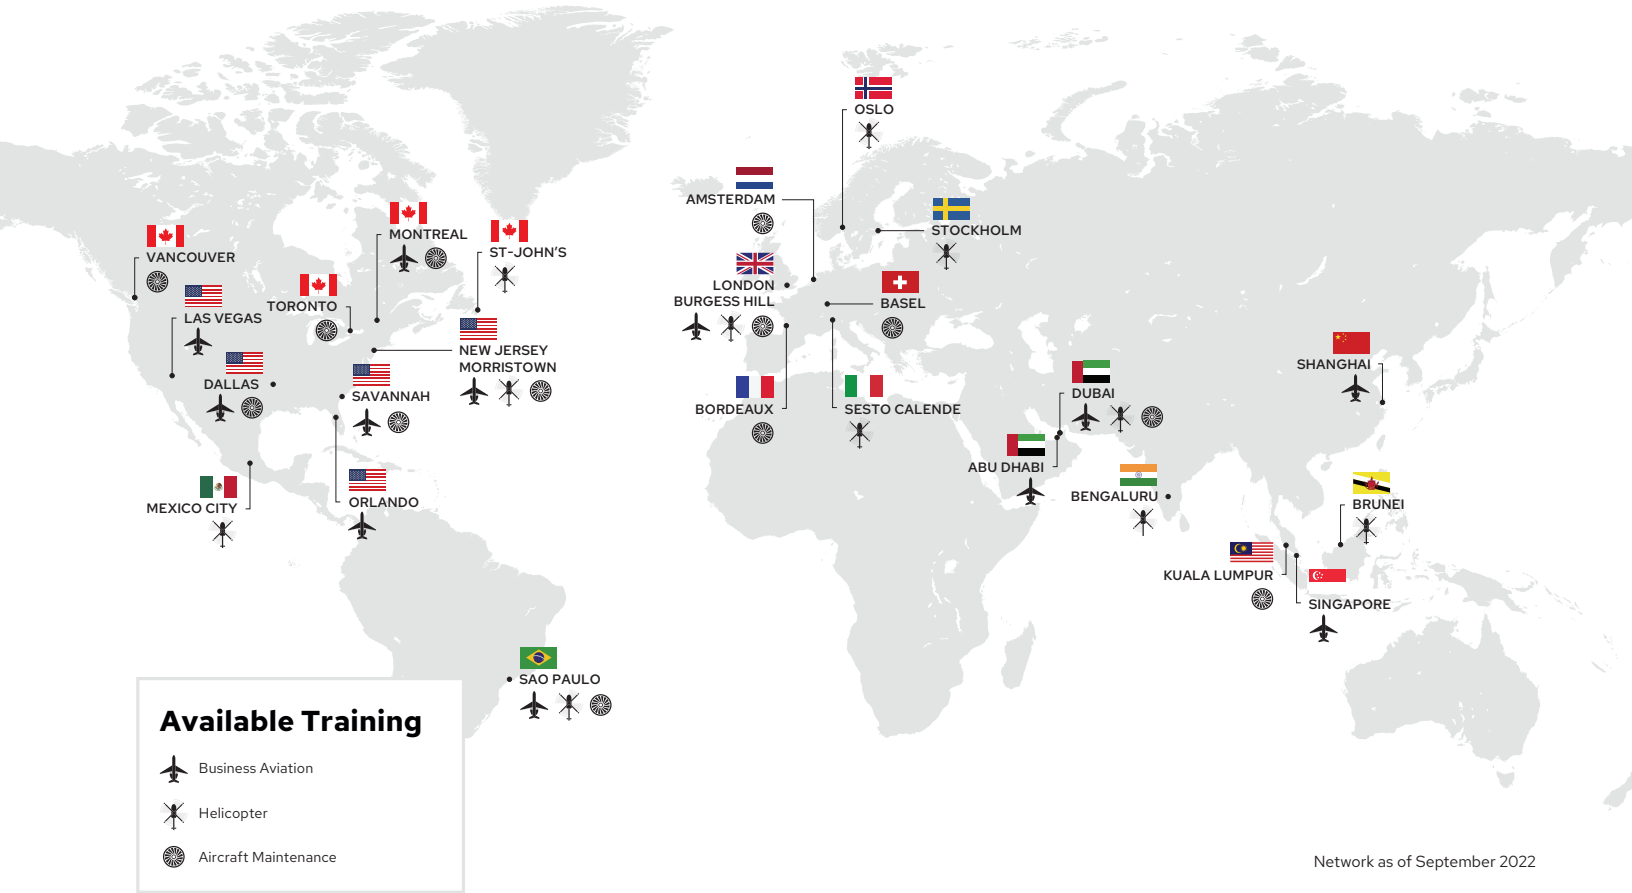

Training locations

Contacts

Helicopter Aviation Training

P.O. Box 619119
2929 W. Airfield Drive
DFW Airport, TX 75261 USA

For more information

US +1 (800) 527-2463 +1 (972) 456-8000
EMEAA +44-1444-247535 or aviationtraining@cae.com